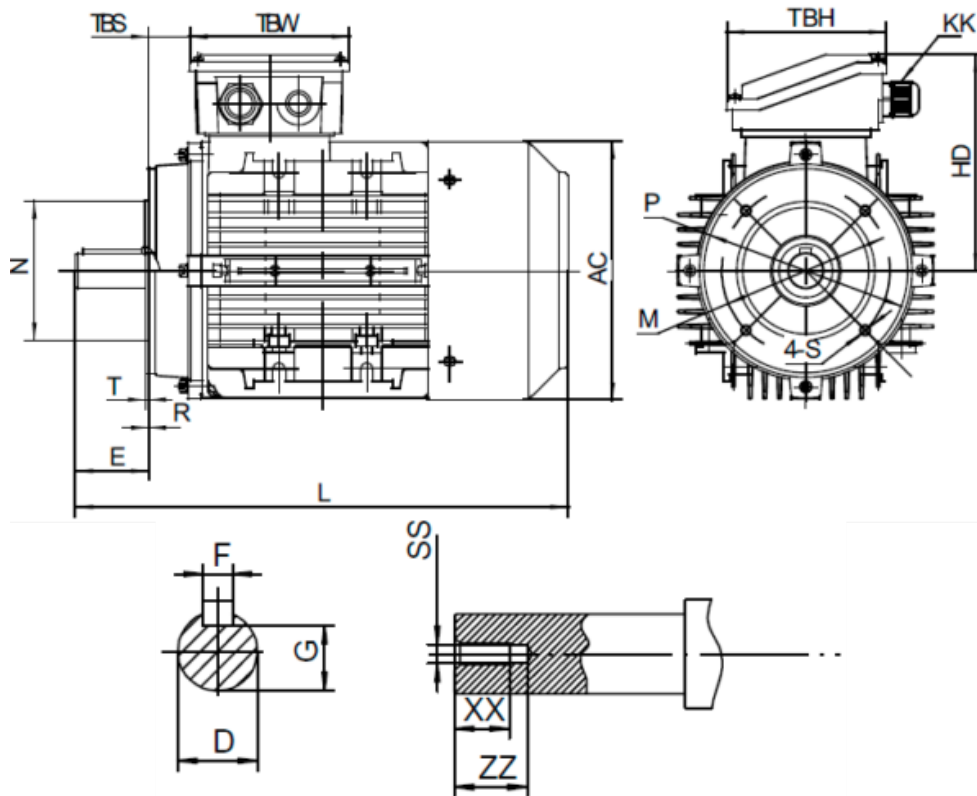

Data Sheet

Article number: 251800750625

Description: Kleedrive T3A 160M-6 7.5kw 900 rpm
3x400/690V 50 HZ IP55 B14 Eff=89,1%

Measures

AA = 314	L = 616/660	TBH = 148
AC = Ø314	M = Ø215	TBS = 64
AD = 391	N = Ø180	TBW = 148
D = Ø42	P = Ø250	XX = 36
E = 110	R = 0	ZZ = 45
F = 12	S = M12	
G = 37	SS = M16	
HD = 231	T = 4	